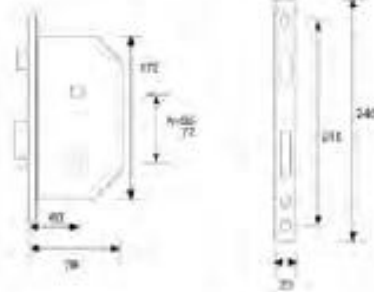

Door Gallery

• Butt Hinge With Washer

Capacity: 40 kg (4" X 3" X 2 mm)

Sizes also available in

L X W X H
127 X 89 X 3 mm
Capacity: 80 kg (5" X 3.5" X 3 mm)

L X W X H
153 X 102 X 4 mm
Capacity: 150 kg (6" X 4" X 4 mm)

• Mortice Lock

• In stainless steel