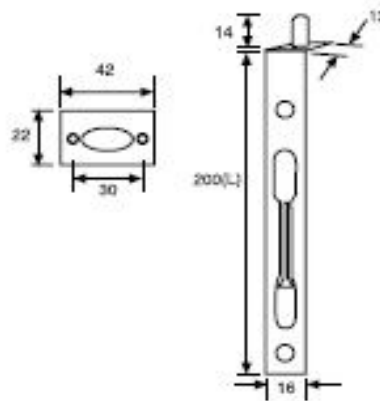

Door Gallery

• Butt Hinge With Washer

Capacity: 40 kg (4" X 3" X 2 mm)

Sizes also available in

L X W X H
127 X 89 X 3 mm
Capacity: 80 kg (5" X 3.5" X 3 mm)

L X W X H
153 X 102 X 4 mm
Capacity: 150 kg (6" X 4" X 4 mm)

• Mortice Lock

• In stainless steel